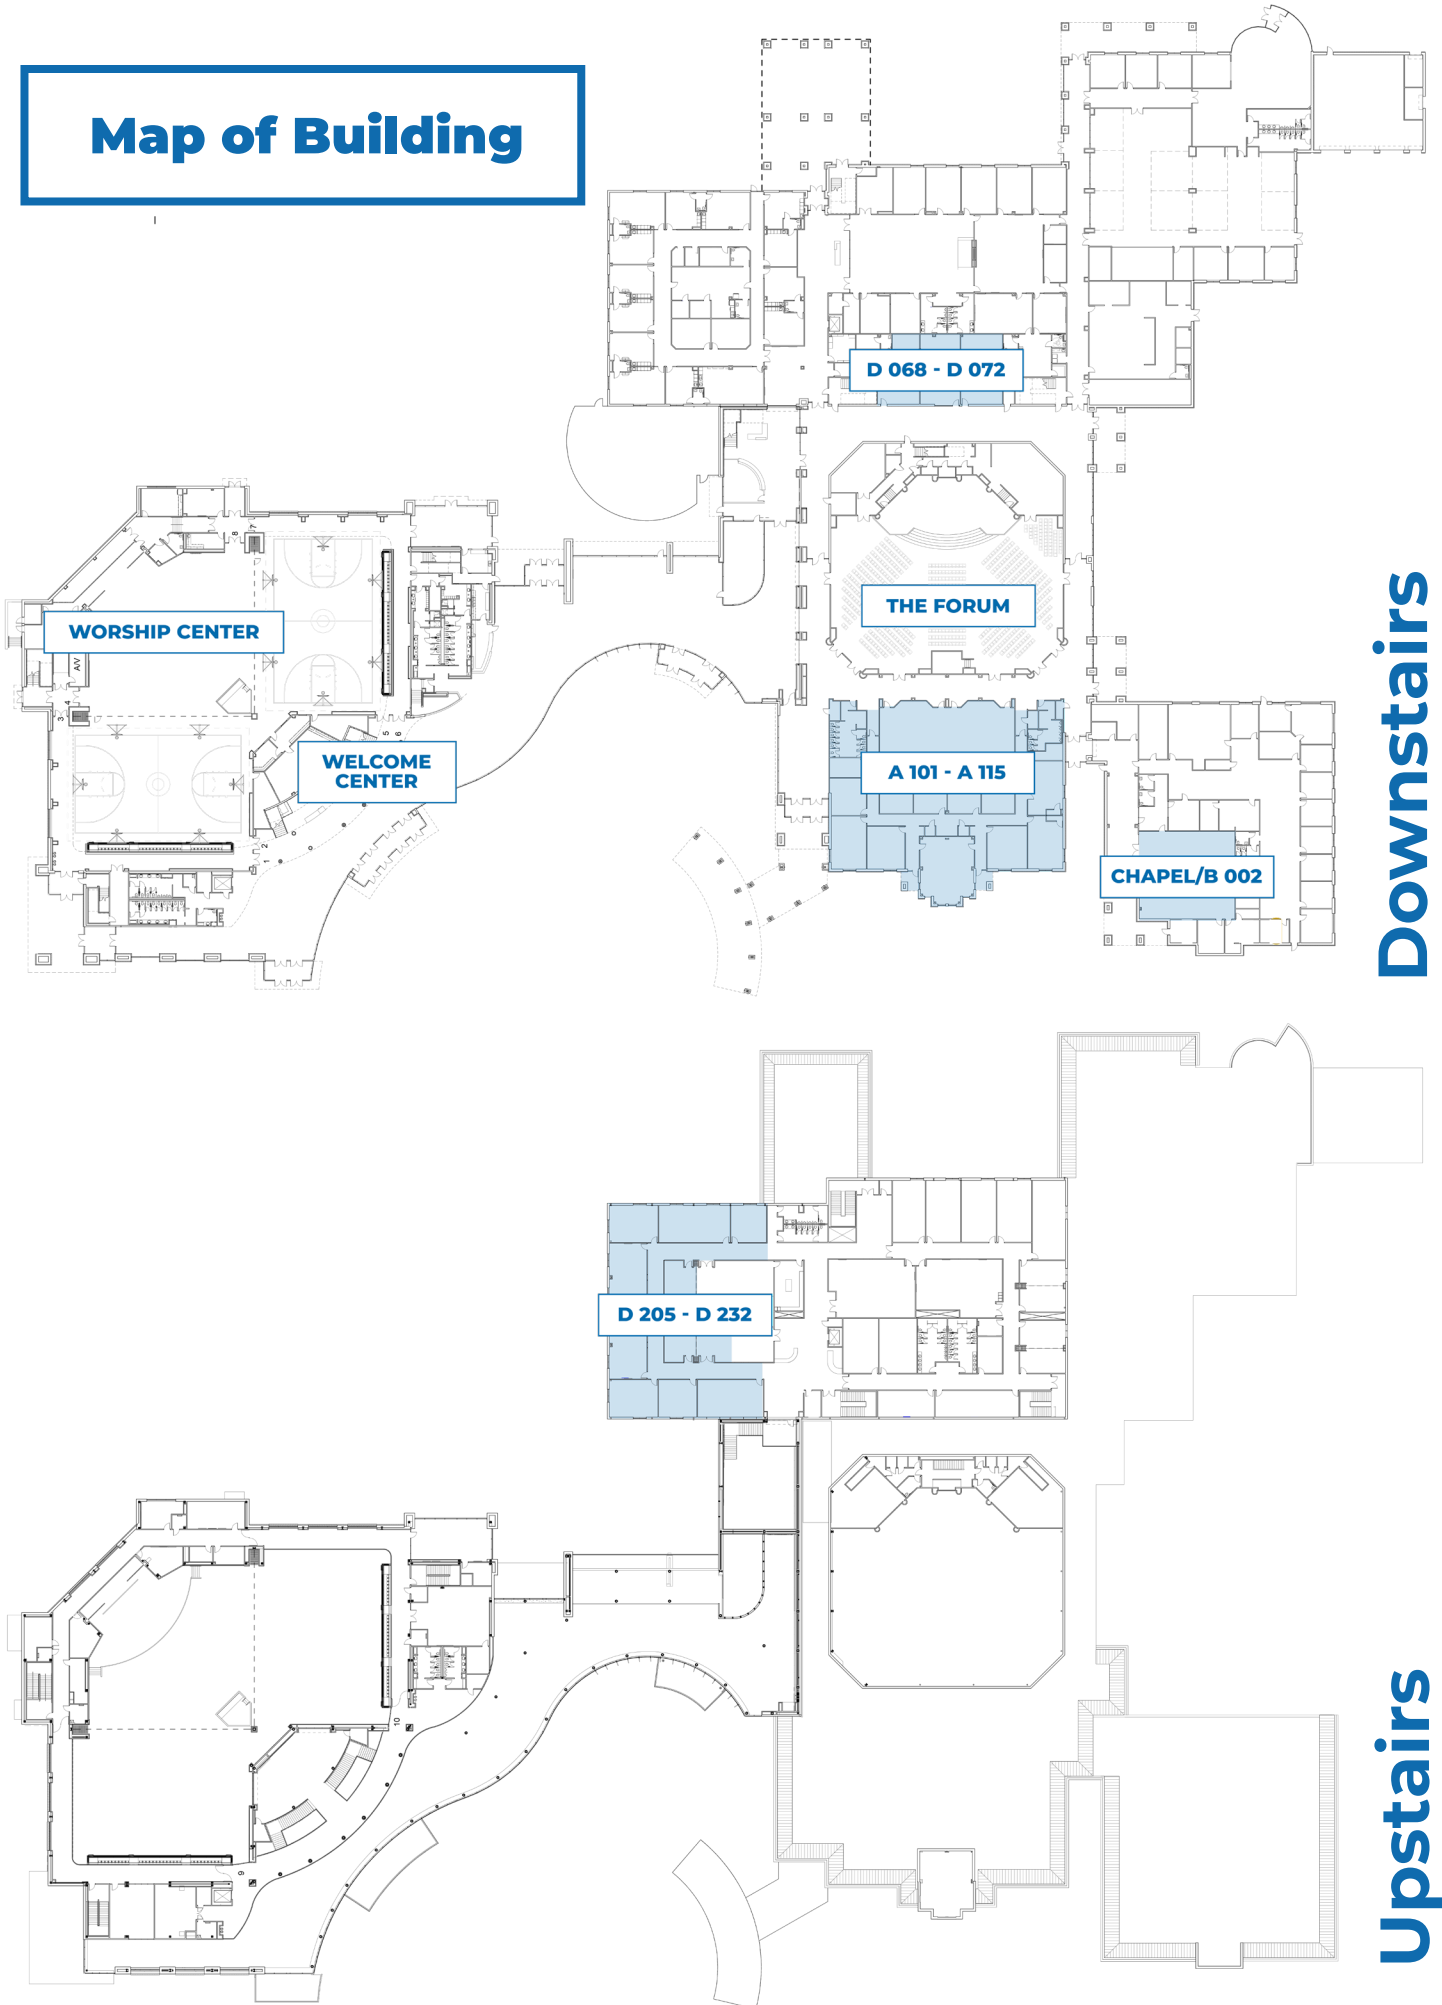

11:00 A.M.

ROOM	GROUP	LEADER
A 108	Median Couples and Singles	Bill Jones
A 113	Median Couples and Singles	Rod Cushing
A 110	Median Couples and Singles	Warren Lynch
A 101-102	Senior Couples and Singles	Ken Morrill
A 112	Senior Couples and Singles	Gene Walker

Young: approx. age 20s - 30s

Median: approx. age 40s - 60s

Senior: approx. age 65+

Map of Building

Downstairs

Upstairs