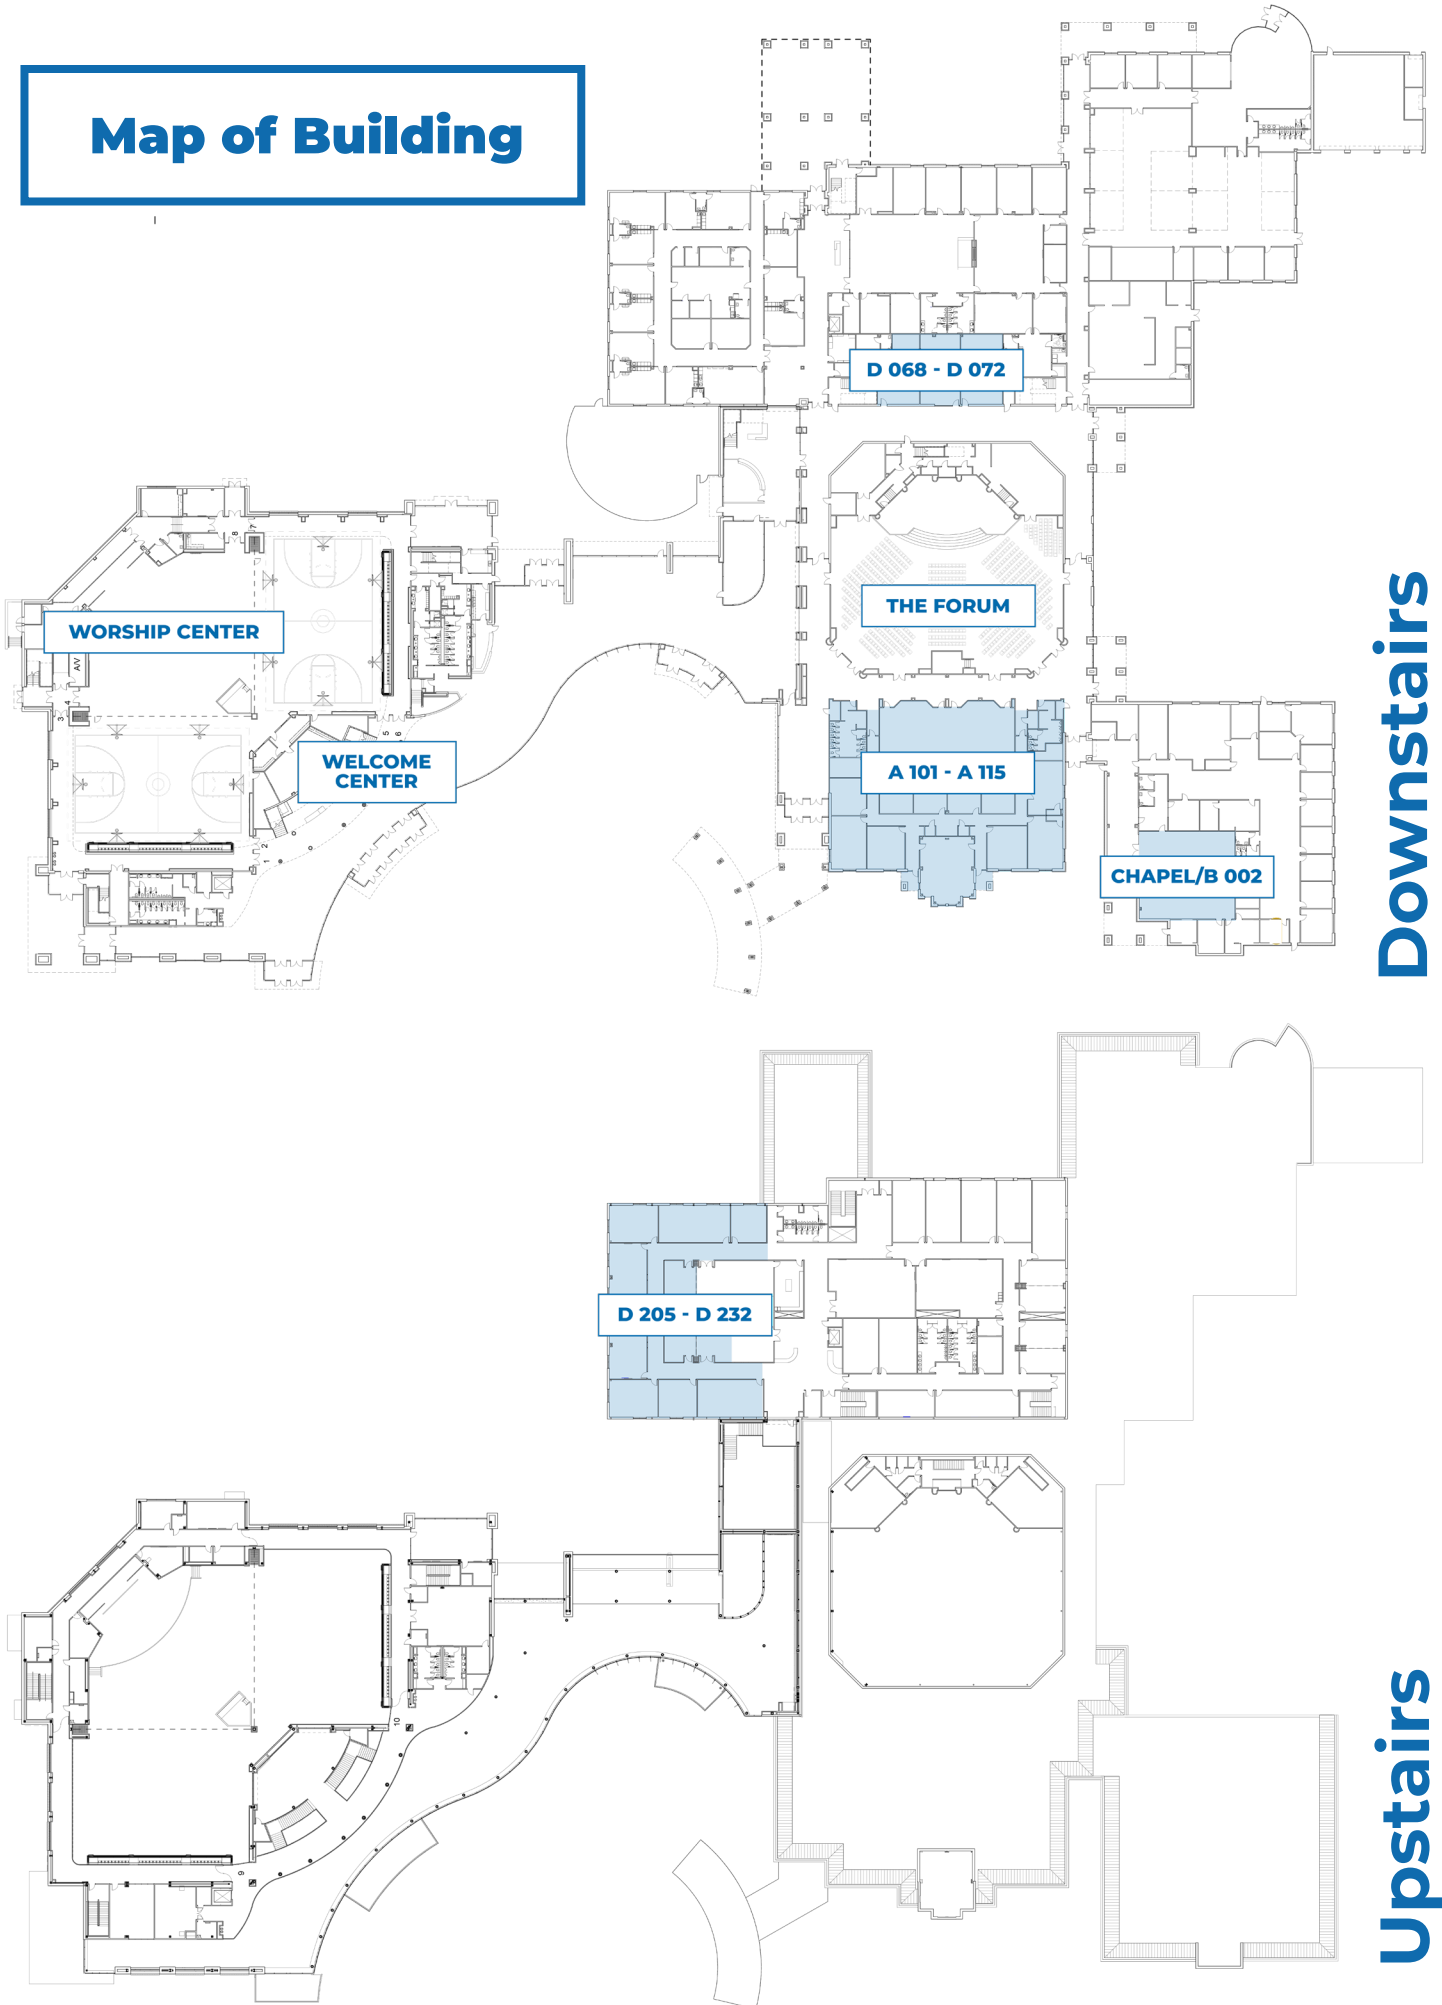

11:00 A.M.

<i>ROOM</i>	<i>GROUP</i>	<i>LEADER</i>
A 108	Median Couples and Singles	Bill Jones
A 113	Median Couples and Singles	Rod Cushing
A 109	Median Couples and Singles	Warren Lynch
A 101-102	Senior Couples and Singles	Ken Morrill
A 112	Senior Couples and Singles	Gene Walker
A 105	Senior Couples and Singles	Frank Brooks

Young: approx. age 20s - 30s

Median: approx. age 40s - 60s

Senior: approx. age 65+

Map of Building

Downstairs

Upstairs